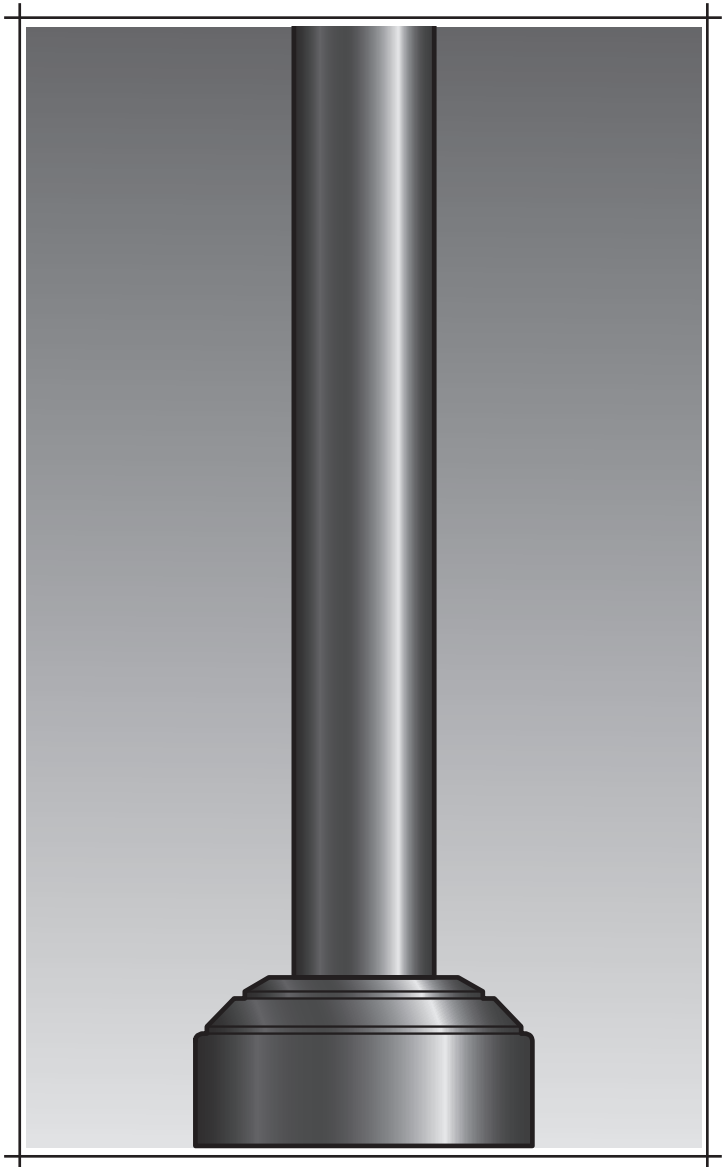

OSLO SERIES  
Cast Aluminum Clamshell Base

OL12CA

EUROTIQUE®  
Architectural Lighting

**CONSTRUCTION**

The decorative clamshell (two-piece) base is high quality cast aluminum. Base is designed for use with 4" or 5" diameter, aluminum or steel, Eurotique posts. All hardware is tamper resistant stainless steel.

**INSTALLATION**

The clamshell base halves are secured together, around the post and anchor plates, with (4) flat head socket screws. See Eurotique 4" and 5" steel and aluminum post specifications for post installation details.

**FINISH**

The clamshell base has a powder coat finish utilizing a premium TGIC polyester powder. The finish is a three-stage process that consists of drying, powder application and curing. Before coating, the parts are treated with a five-stage pretreatment process, consisting of a heated alkaline cleaner, rinse, phosphate coating, rinse and sealant.

Note: See Eurotique post specifications for the aluminum and steel, 4" and 5" shafts, pages EP-1, EP-3, EP-7 and EP-9.

**ORDERING GUIDE**

Sample Catalog no: EPAX OL12CA 12 S4 ANBK

Post Series	Base Series	Height (In feet)	Shaft Type	Finish <sup>1</sup>
<b>EPAX</b> Aluminum <b>EPSX</b> Steel	<b>OL12CA</b>	<b>10</b> Aluminum post - 4" shaft only <b>12</b> Aluminum post - 4" shaft only <b>14</b> Aluminum post - 4" shaft only <b>16</b> Available all posts <b>18</b> Available all posts <b>20</b> All posts except aluminum - 4" shaft	<b>S4</b> Smooth 4" diameter <b>S5</b> Smooth 5" diameter	<b>ANBK</b> Black <b>ANDB</b> Dark Bronze <b>ANDG</b> Dark Green <b>ANPP</b> Prime Painted <b>CM</b> Custom Match <b>CS</b> Custom Select RAL colors
		NOTES: 1. For finish and color options, see Finish section in catalog or contact ASL.	www.antiquestreetlamps.com Acuity Brands Lighting, Inc. 2011-B W. Rundberg Lane • Austin, TX 78758 ph. (800)410-8899 • fax (512)977-9622	