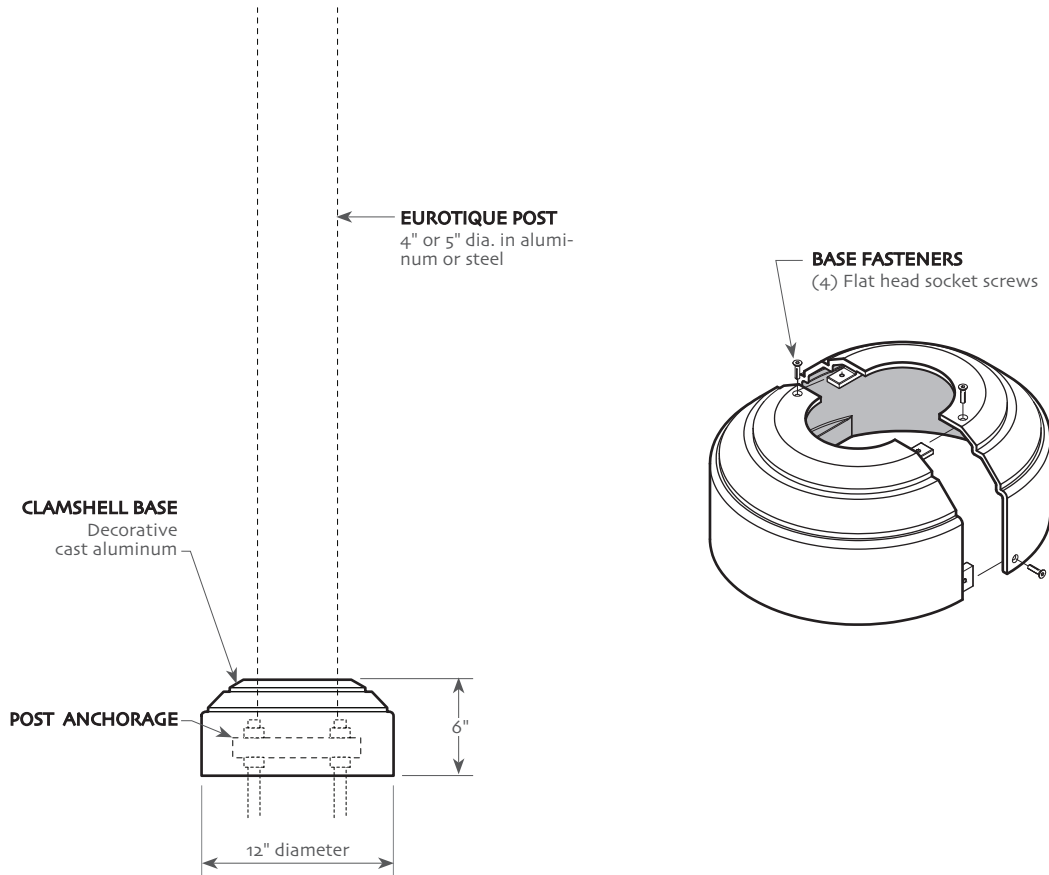

OSLO SERIES  
Cast Aluminum Clamshell Base

OL12CA

EUROTIQUE®  
Architectural Lighting

**CONSTRUCTION**

The decorative clamshell (two-piece) base is high quality cast aluminum. Base is designed for use with 4" or 5" diameter, aluminum or steel, Eurotique posts. All hardware is tamper resistant stainless steel.

**INSTALLATION**

The clamshell base halves are secured together, around the post and anchor plates, with (4) flat head socket screws. See Eurotique 4" and 5" steel and aluminum post specifications for post installation details.

Note: See Eurotique post specifications for the aluminum and steel, 4" and 5" shafts, pages EP-1, EP-3, EP-7 and EP-9.

**ORDERING GUIDE**

Sample Catalog no: EPAX OL12CA 12 S4 ANBK

Post Series	Base Series	Height (In feet)	Shaft Type	Finish <sup>1</sup>
<b>EPAX</b> Aluminum <b>EPSX</b> Steel	<b>OL12CA</b>	<b>10</b> Aluminum post - 4" shaft only <b>12</b> Aluminum post - 4" shaft only <b>14</b> Aluminum post - 4" shaft only <b>16</b> Available all posts <b>18</b> Available all posts <b>20</b> All posts except aluminum - 4" shaft	<b>S4</b> Smooth 4" diameter <b>S5</b> Smooth 5" diameter	<b>ANBK</b> Black <b>ANDB</b> Dark Bronze <b>ANDG</b> Dark Green <b>ANPP</b> Prime Painted <b>CM</b> Custom Match <b>CS</b> Custom Select RAL colors
		NOTES: 1. For finish and color options, see Finish section in catalog or contact ASL.	www.antiquestreetlamps.com Acuity Brands Lighting, Inc. 2011-B W. Rundberg Lane • Austin, TX 78758 ph. (800)410-8899 • fax (512)977-9622	