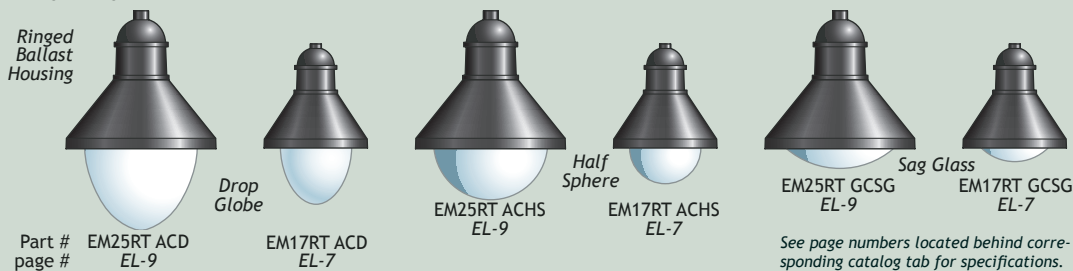

Note: Luminaires above have Smooth Ballast Housing and Sag Glass Lens.

Note: Luminaires above have Fluted Ballast Housing and Flat Glass Lens.

ARMS  
For other arm styles see page 7.

See page numbers located behind corresponding catalog tab for specifications.